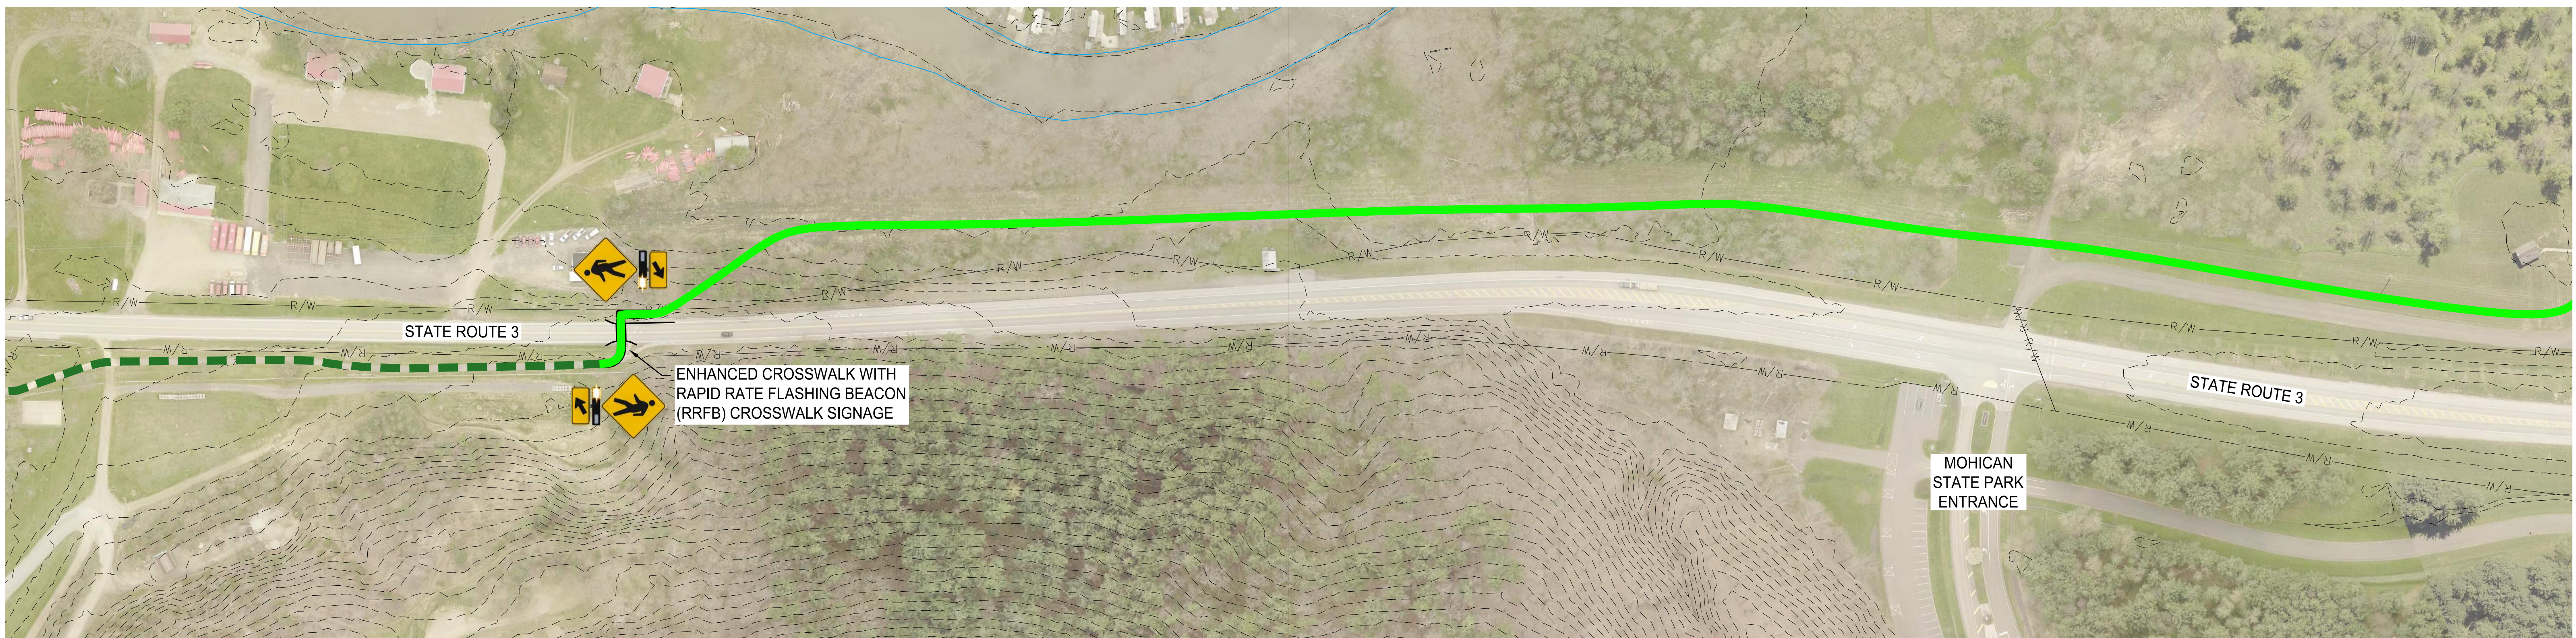

LEGEND

- EXISTING SHARED USE TRAIL (dashed green line)
- PROPOSED SHARED USE TRAIL (solid green line)

LOUDONVILLE TRAIL - CONCEPT #1

MOHICAN AREA GROWTH FOUNDATION

LEGEND

- EXISTING SHARED USE TRAIL
- PROPOSED SHARED USE TRAIL

GRAPHIC SCALE: 1 inch = 100 feet
0 50 100 200

LOUDONVILLE TRAIL - CONCEPT #1

MOHICAN AREA GROWTH FOUNDATION

LEGEND

- EXISTING SHARED USE TRAIL
- PROPOSED SHARED USE TRAIL

GRAPHIC SCALE: 1 inch = 100 feet
0 50 100 200

10.17.2022

LOUDONVILLE TRAIL - CONCEPT #1

MOHICAN AREA GROWTH FOUNDATION

LEGEND

- EXISTING SHARED USE TRAIL
- PROPOSED SHARED USE TRAIL

10.17.2022

LOUDONVILLE TRAIL - CONCEPT #2

MOHICAN AREA GROWTH FOUNDATION

LEGEND

- EXISTING SHARED USE TRAIL
- PROPOSED SHARED USE TRAIL

LOUDONVILLE TRAIL - CONCEPT #3

MOHICAN AREA GROWTH FOUNDATION