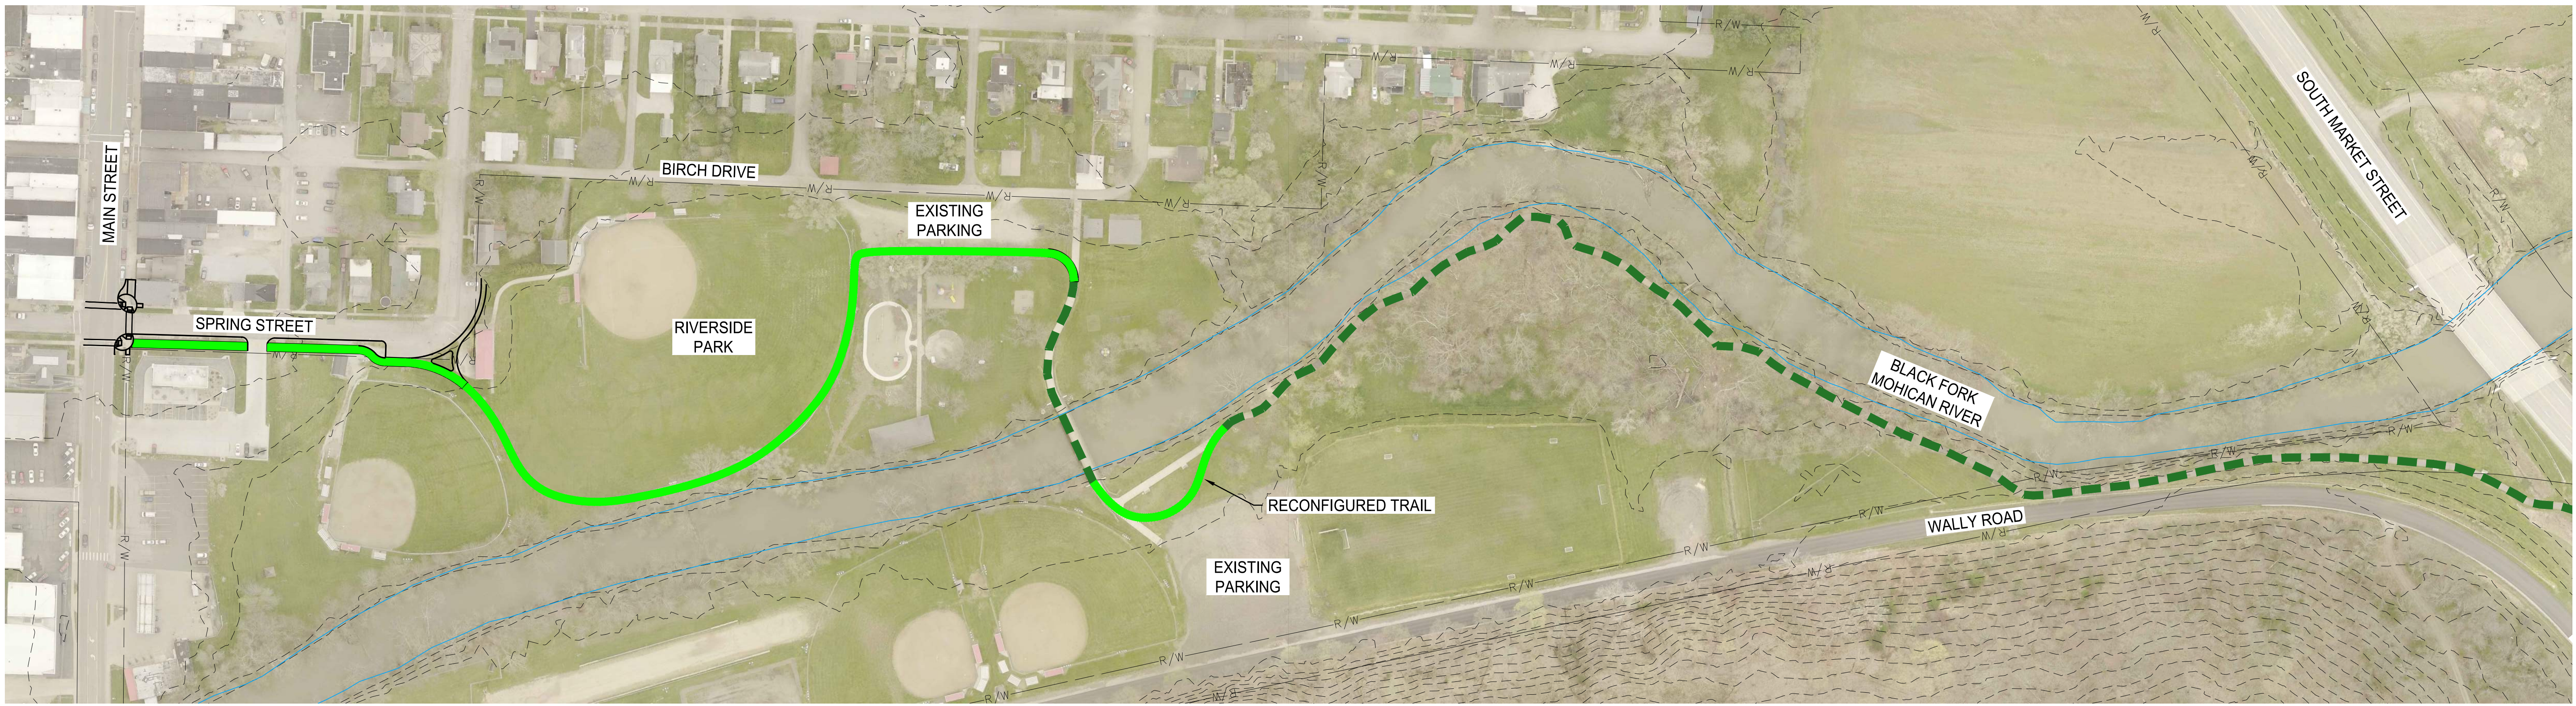

LEGEND

- EXISTING SHARED USE TRAIL (dashed green line)
- PROPOSED SHARED USE TRAIL (solid green line)

LOUDONVILLE TRAIL - CONCEPT #1

MOHICAN AREA GROWTH FOUNDATION

LEGEND

- EXISTING SHARED USE TRAIL
- PROPOSED SHARED USE TRAIL

GRAPHIC SCALE: 1 inch = 100 feet
0 50 100 200

LOUDONVILLE TRAIL - CONCEPT #1

MOHICAN AREA GROWTH FOUNDATION

LEGEND

- EXISTING SHARED USE TRAIL
- PROPOSED SHARED USE TRAIL

GRAPHIC SCALE: 1 inch = 100 feet
0 50 100 200

10.17.2022

LOUDONVILLE TRAIL - CONCEPT #1

MOHICAN AREA GROWTH FOUNDATION

LEGEND

- EXISTING SHARED USE TRAIL
- PROPOSED SHARED USE TRAIL

10.17.2022

LOUDONVILLE TRAIL - CONCEPT #2

MOHICAN AREA GROWTH FOUNDATION

LEGEND

- EXISTING SHARED USE TRAIL
- PROPOSED SHARED USE TRAIL

LOUDONVILLE TRAIL - CONCEPT #3

MOHICAN AREA GROWTH FOUNDATION