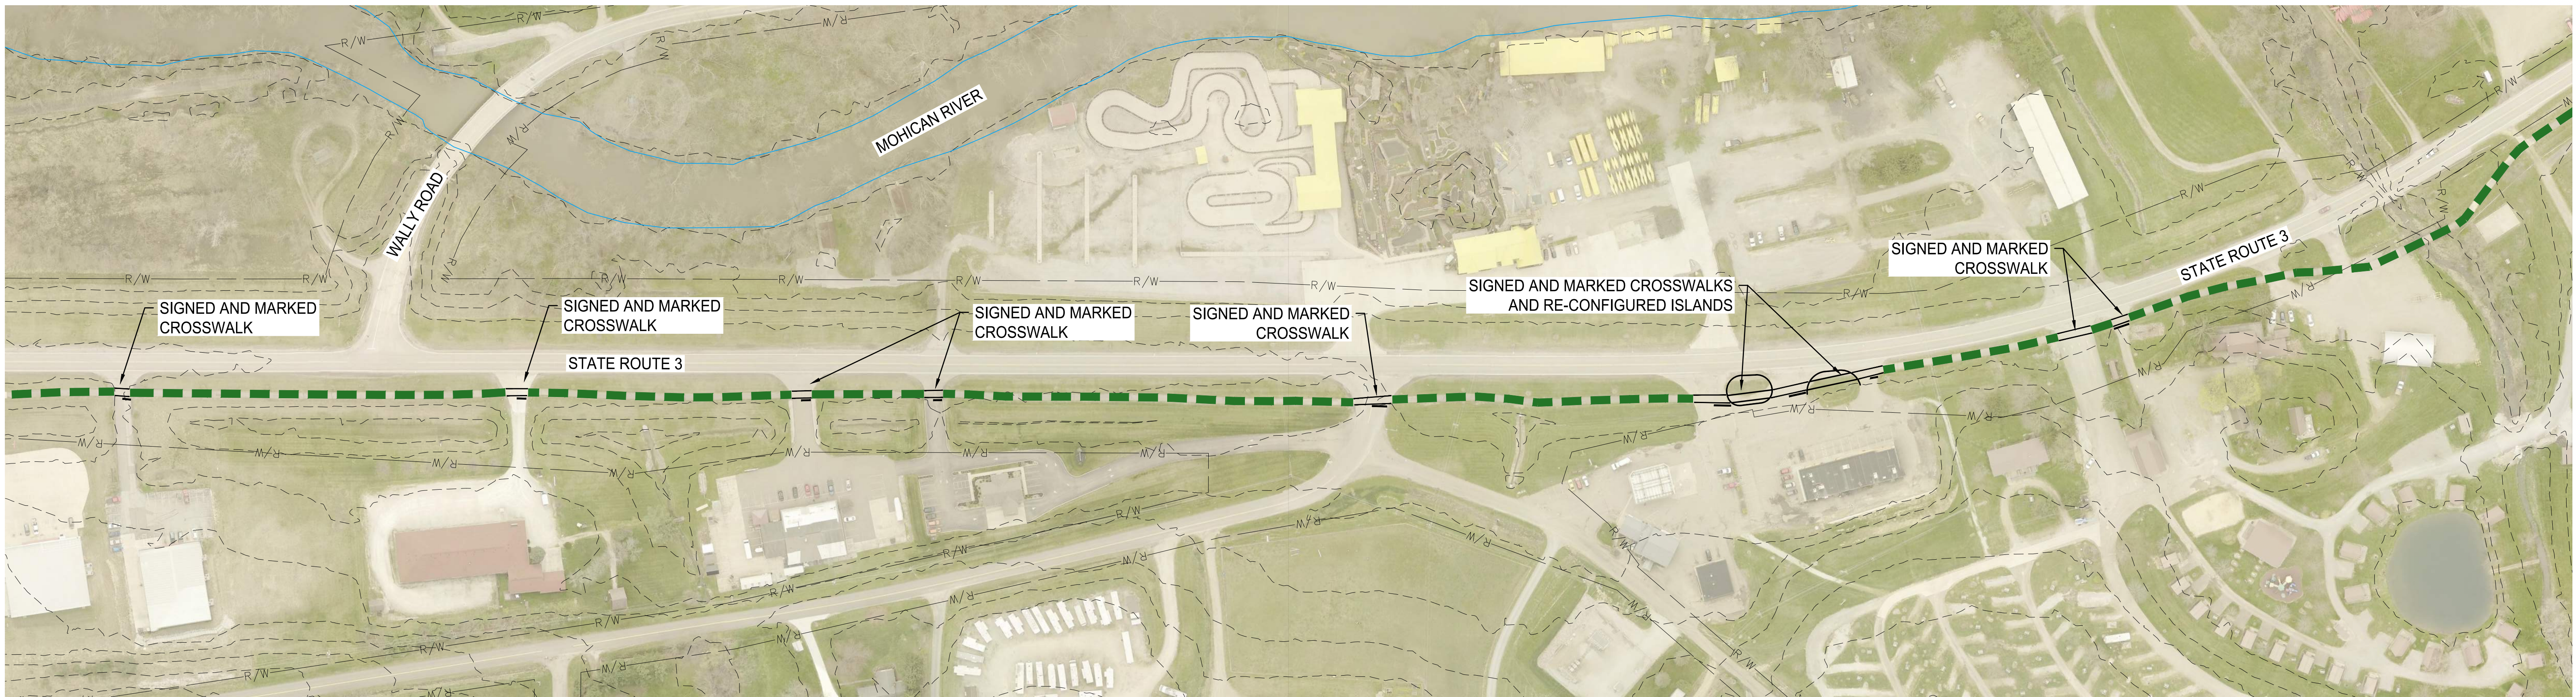

LEGEND

- EXISTING SHARED USE TRAIL (dashed green line)
- PROPOSED SHARED USE TRAIL (solid green line)

LOUDONVILLE TRAIL - CONCEPT #1

MOHICAN AREA GROWTH FOUNDATION

LEGEND

- EXISTING SHARED USE TRAIL
- PROPOSED SHARED USE TRAIL

GRAPHIC SCALE: 1 inch = 100 feet
0 50 100 200

LOUDONVILLE TRAIL - CONCEPT #1

MOHICAN AREA GROWTH FOUNDATION

LEGEND

- EXISTING SHARED USE TRAIL
- PROPOSED SHARED USE TRAIL

GRAPHIC SCALE: 1 inch = 100 feet
0 50 100 200

10.17.2022

LOUDONVILLE TRAIL - CONCEPT #1

MOHICAN AREA GROWTH FOUNDATION

LEGEND

- EXISTING SHARED USE TRAIL
- PROPOSED SHARED USE TRAIL

10.17.2022

LOUDONVILLE TRAIL - CONCEPT #2

MOHICAN AREA GROWTH FOUNDATION

LEGEND

- EXISTING SHARED USE TRAIL
- PROPOSED SHARED USE TRAIL

LOUDONVILLE TRAIL - CONCEPT #3

MOHICAN AREA GROWTH FOUNDATION