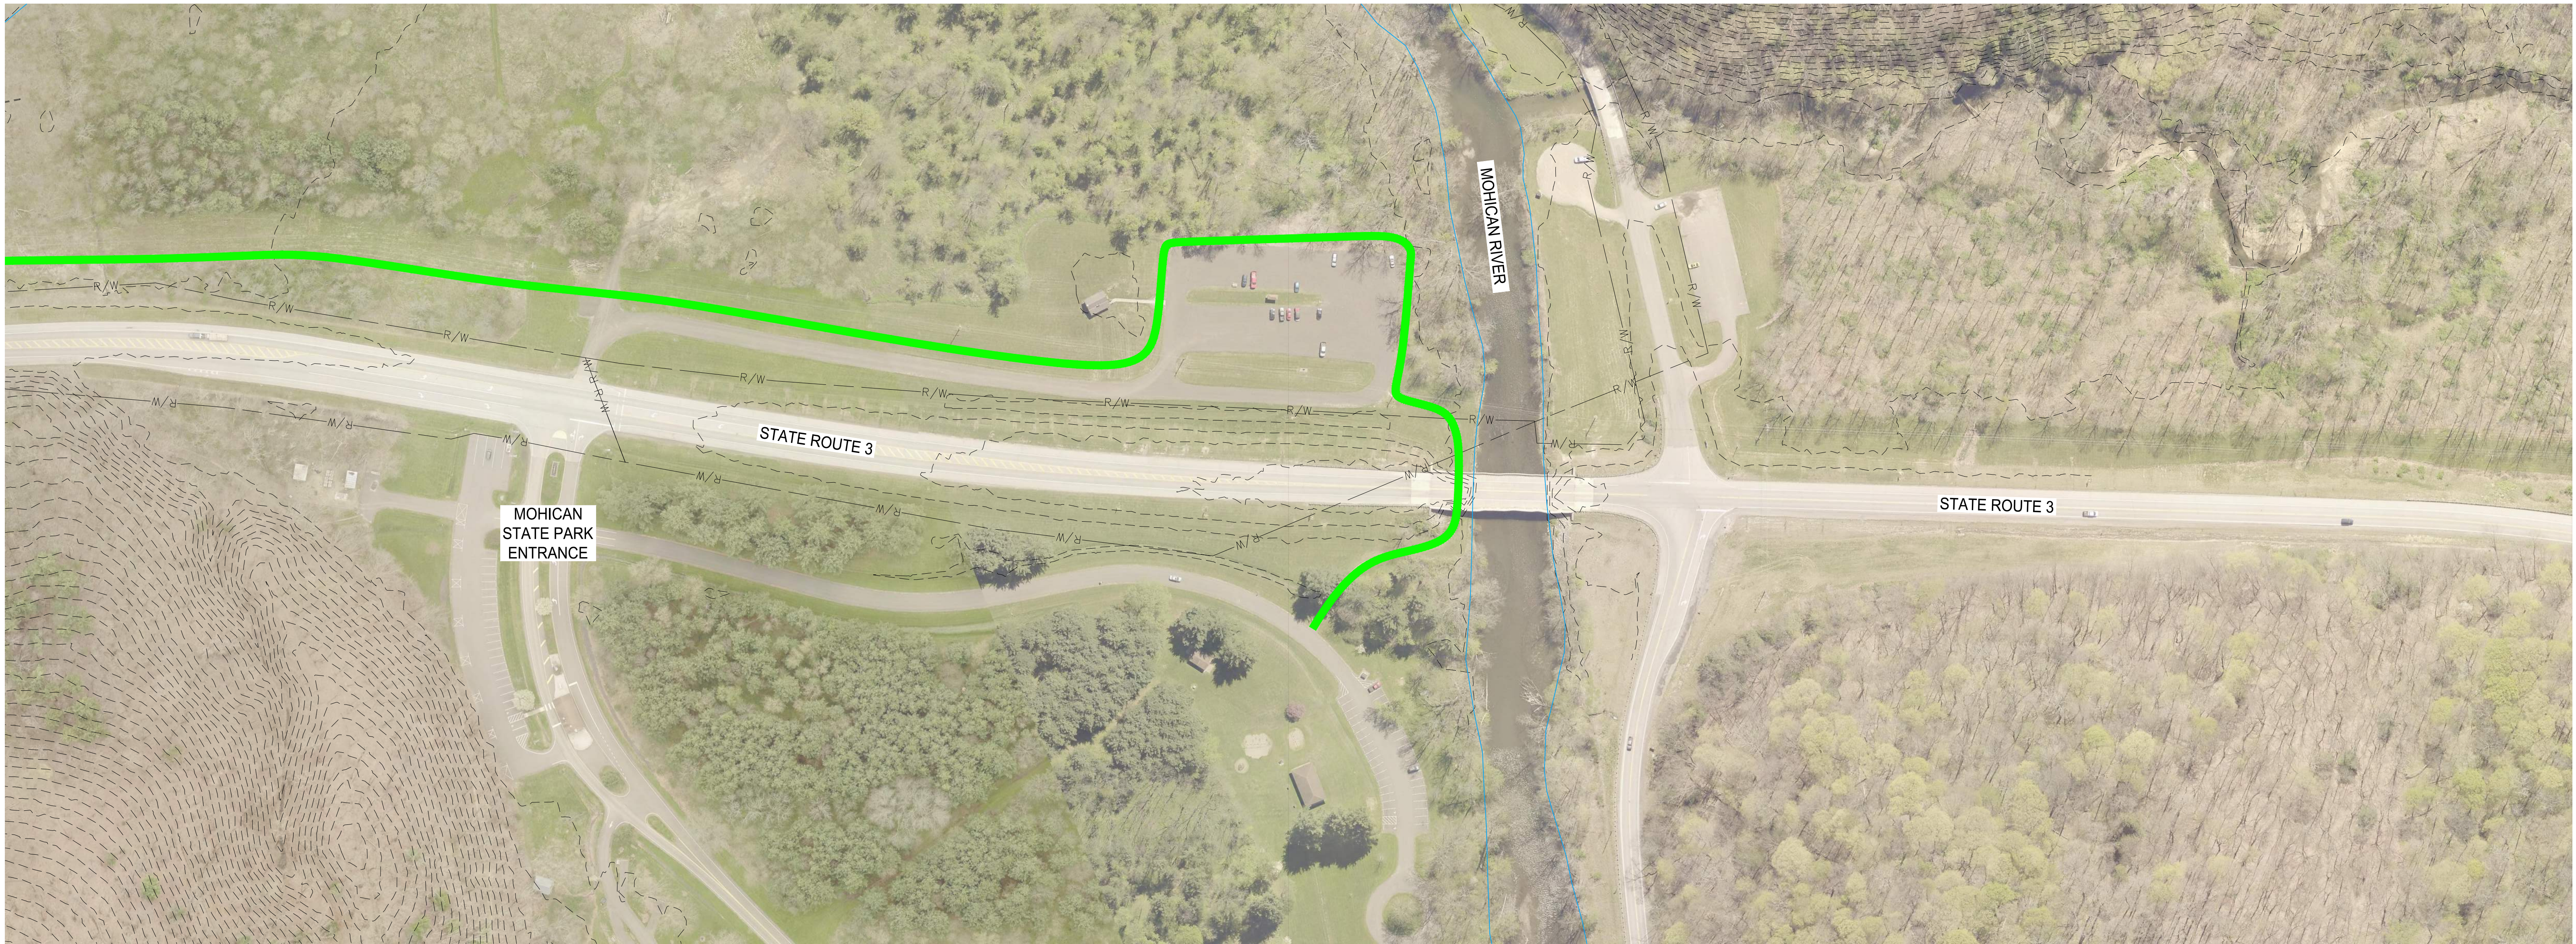

LEGEND

- EXISTING SHARED USE TRAIL (dashed green line)
- PROPOSED SHARED USE TRAIL (solid green line)

LOUDONVILLE TRAIL - CONCEPT #1

MOHICAN AREA GROWTH FOUNDATION

LEGEND

- EXISTING SHARED USE TRAIL
- PROPOSED SHARED USE TRAIL

GRAPHIC SCALE: 1 inch = 100 feet
0 50 100 200

LOUDONVILLE TRAIL - CONCEPT #1

MOHICAN AREA GROWTH FOUNDATION

LEGEND

- EXISTING SHARED USE TRAIL
- PROPOSED SHARED USE TRAIL

GRAPHIC SCALE: 1 inch = 100 feet
0 50 100 200

10.17.2022

LOUDONVILLE TRAIL - CONCEPT #1

MOHICAN AREA GROWTH FOUNDATION

LEGEND

- EXISTING SHARED USE TRAIL
- PROPOSED SHARED USE TRAIL

10.17.2022

LOUDONVILLE TRAIL - CONCEPT #2

MOHICAN AREA GROWTH FOUNDATION

LEGEND

- EXISTING SHARED USE TRAIL
- PROPOSED SHARED USE TRAIL

LOUDONVILLE TRAIL - CONCEPT #3

MOHICAN AREA GROWTH FOUNDATION