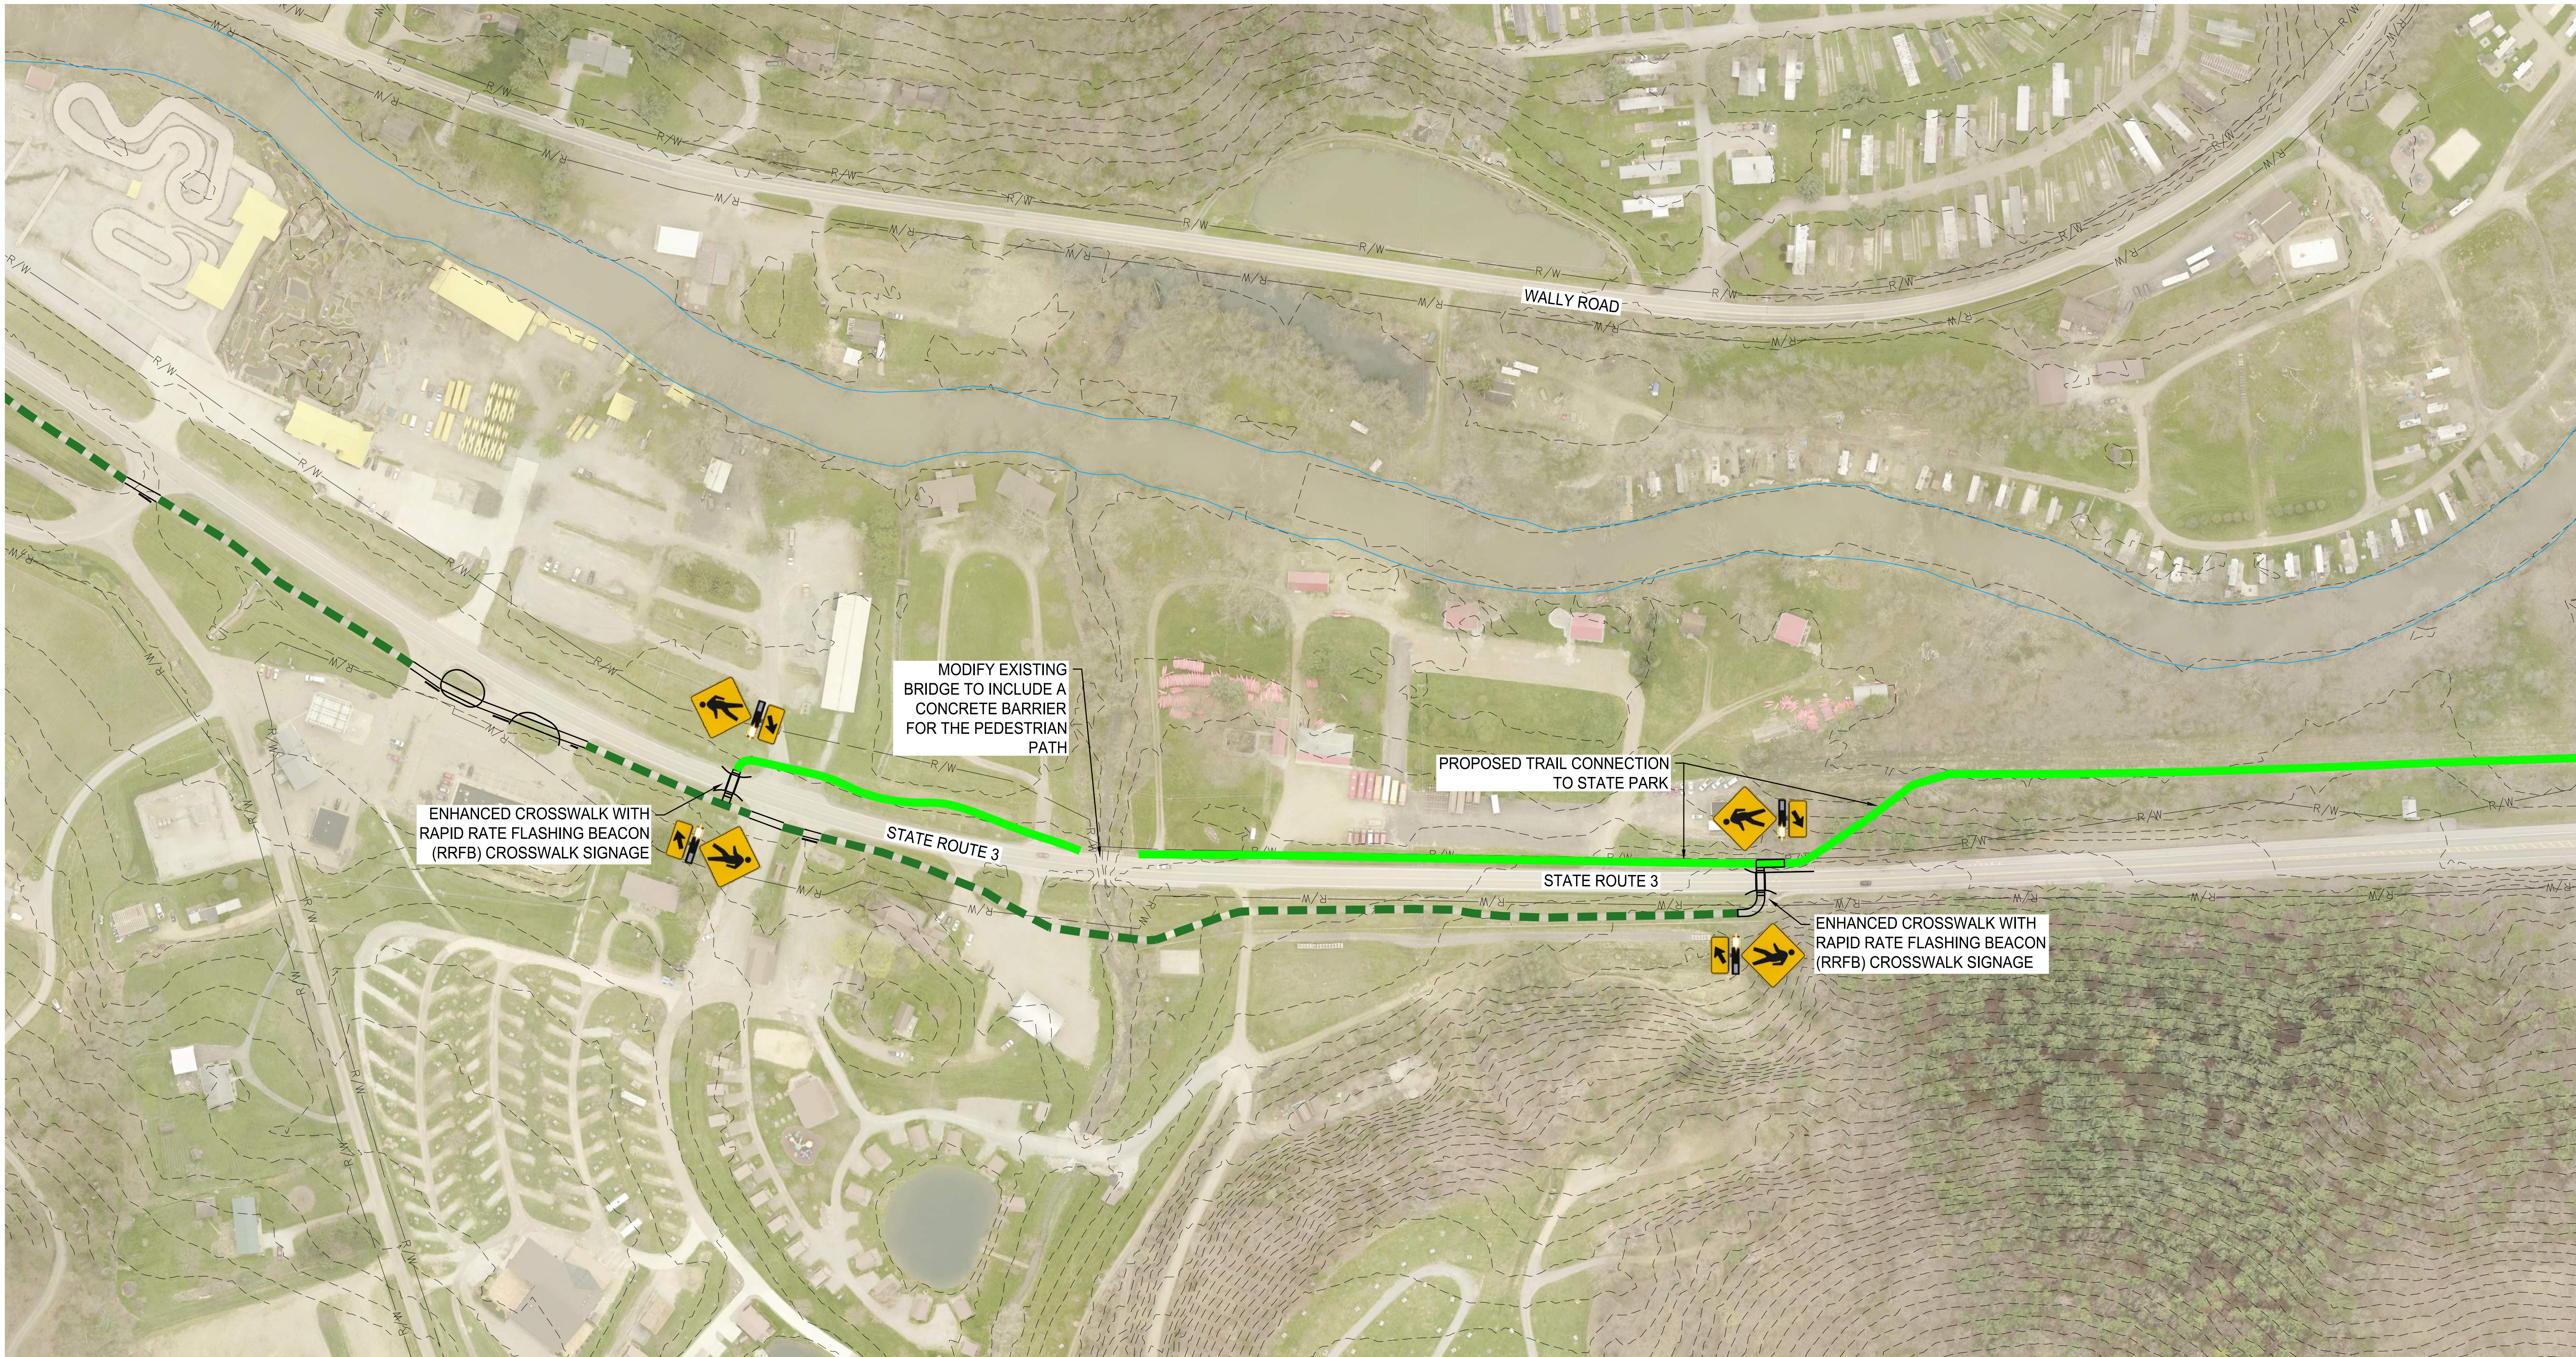

LEGEND

- EXISTING SHARED USE TRAIL (dashed green line)
- PROPOSED SHARED USE TRAIL (solid green line)

LOUDONVILLE TRAIL - CONCEPT #1

MOHICAN AREA GROWTH FOUNDATION

LEGEND

- EXISTING SHARED USE TRAIL
- PROPOSED SHARED USE TRAIL

GRAPHIC SCALE: 1 inch = 100 feet
0 50 100 200

LOUDONVILLE TRAIL - CONCEPT #1

MOHICAN AREA GROWTH FOUNDATION

LEGEND

- EXISTING SHARED USE TRAIL
- PROPOSED SHARED USE TRAIL

GRAPHIC SCALE: 1 inch = 100 feet
0 50 100 200

10.17.2022

LOUDONVILLE TRAIL - CONCEPT #1

MOHICAN AREA GROWTH FOUNDATION

LEGEND

- EXISTING SHARED USE TRAIL
- PROPOSED SHARED USE TRAIL

10.17.2022

LOUDONVILLE TRAIL - CONCEPT #2

MOHICAN AREA GROWTH FOUNDATION

LEGEND

- EXISTING SHARED USE TRAIL
- PROPOSED SHARED USE TRAIL

LOUDONVILLE TRAIL - CONCEPT #3

MOHICAN AREA GROWTH FOUNDATION