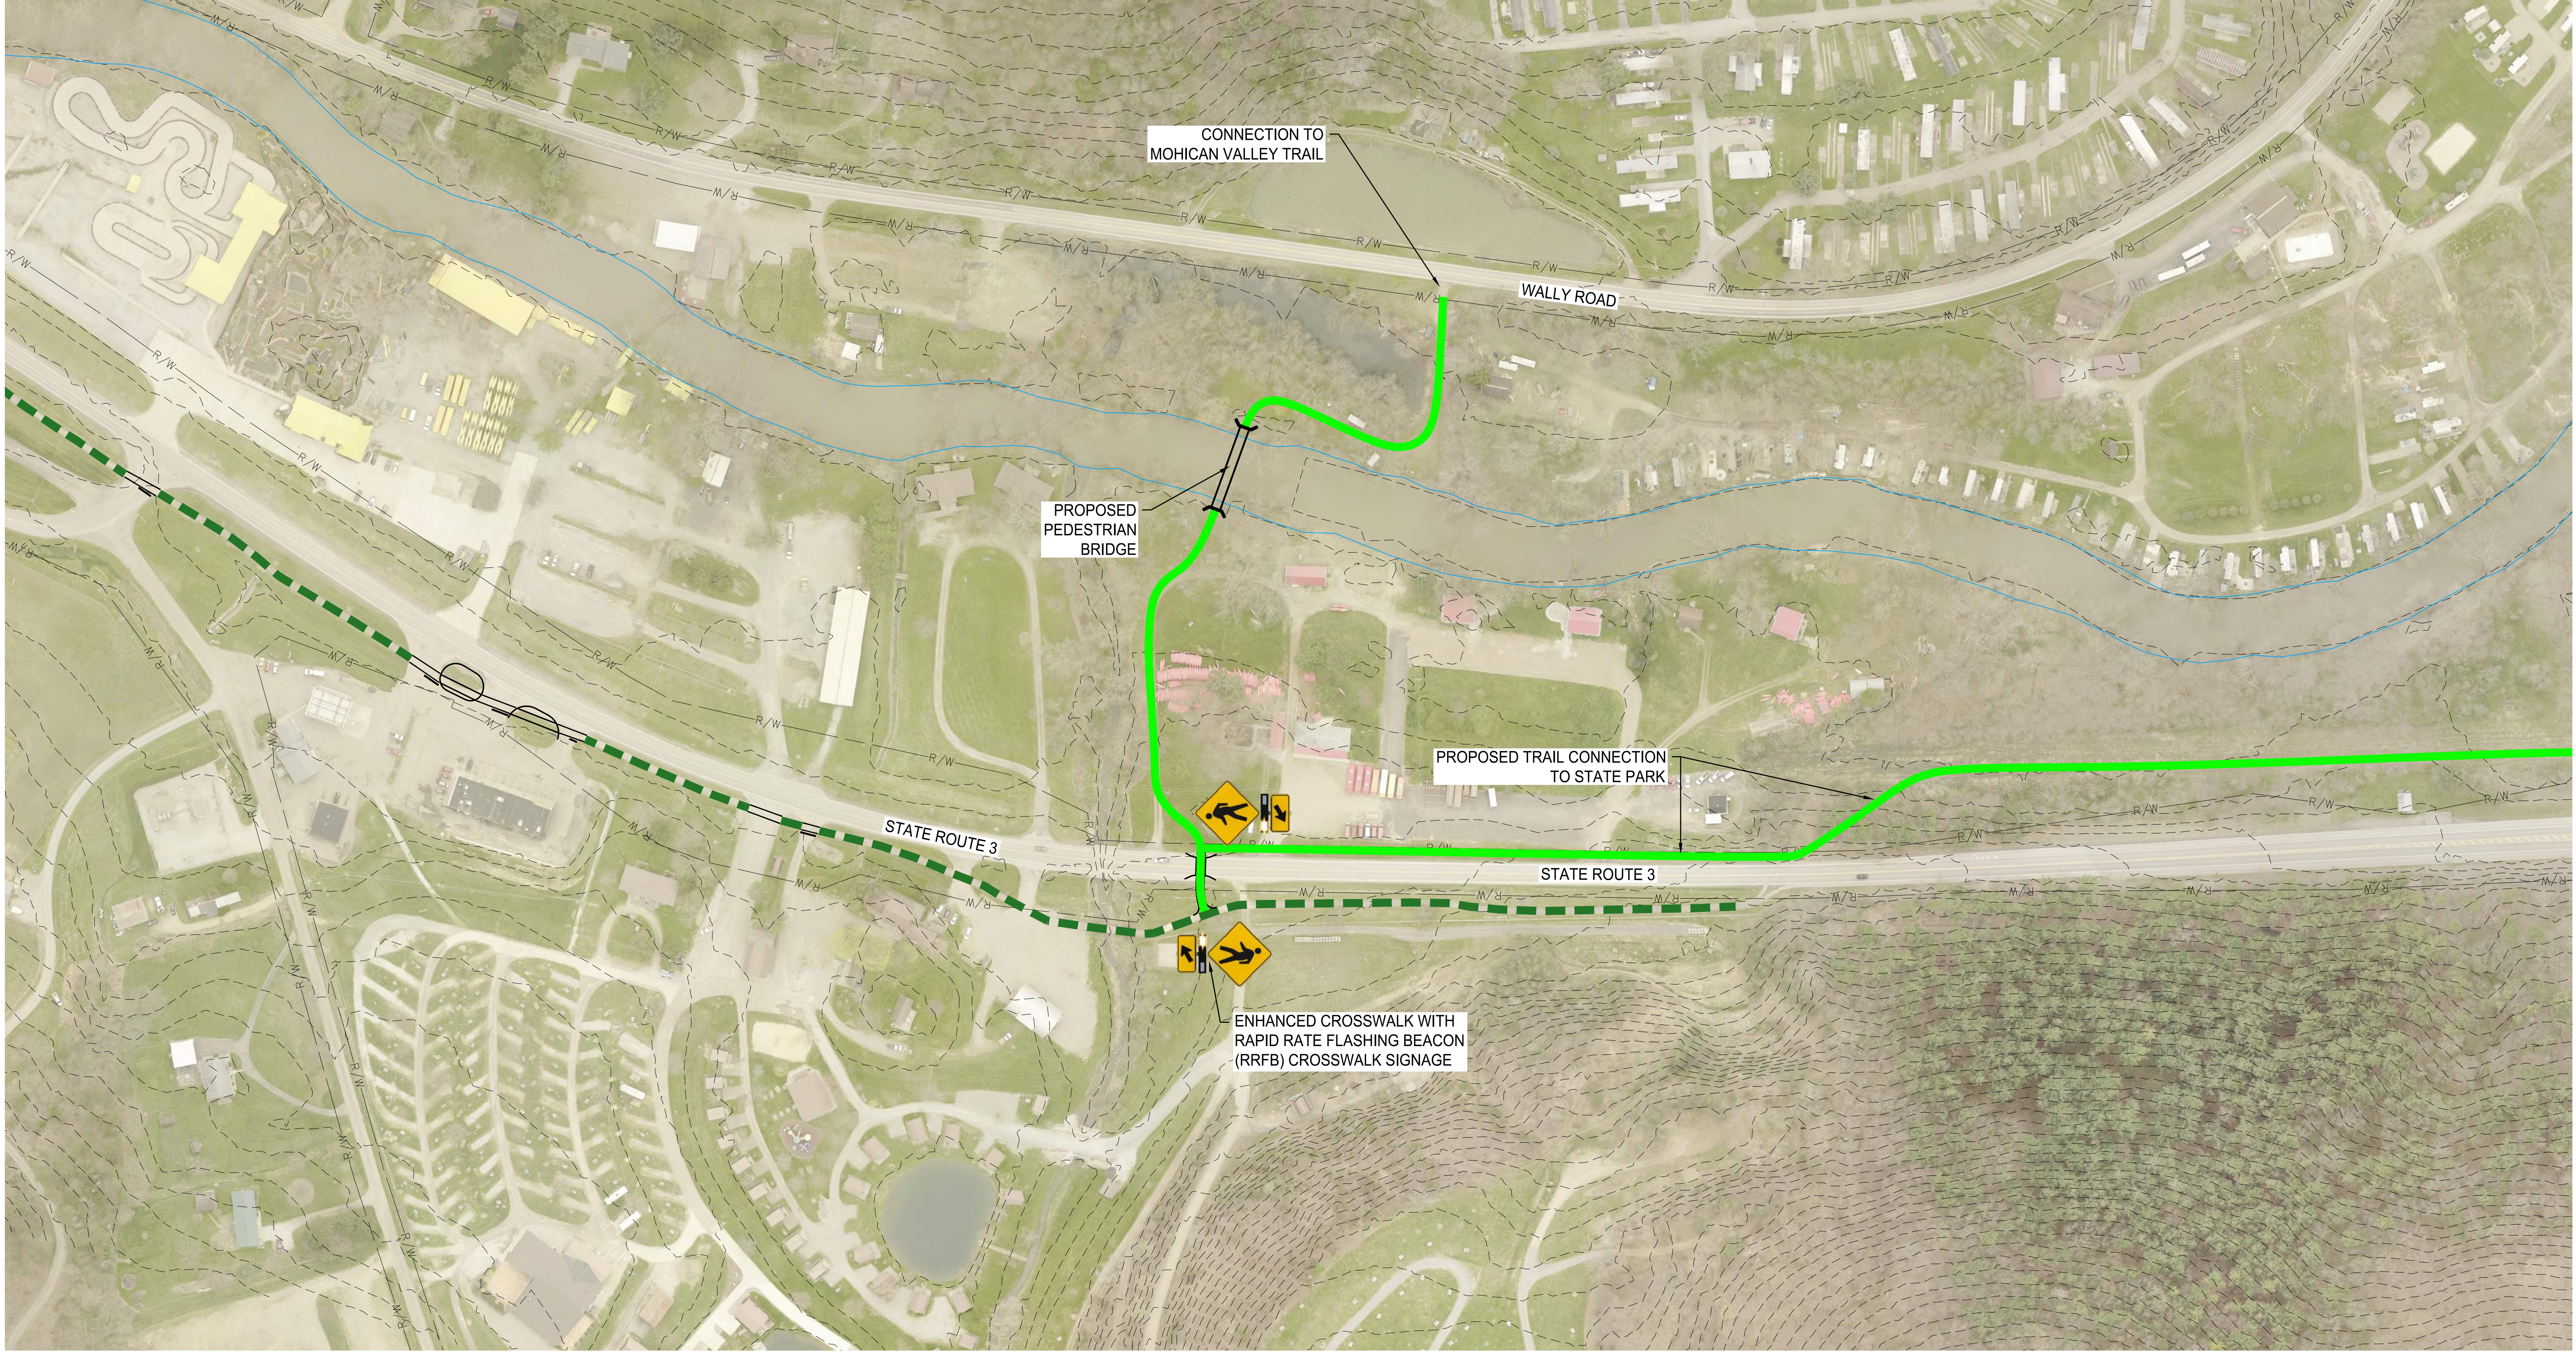

LEGEND

- EXISTING SHARED USE TRAIL (dashed green line)
- PROPOSED SHARED USE TRAIL (solid green line)

LOUDONVILLE TRAIL - CONCEPT #1

MOHICAN AREA GROWTH FOUNDATION

LEGEND

- EXISTING SHARED USE TRAIL
- PROPOSED SHARED USE TRAIL

GRAPHIC SCALE: 1 inch = 100 feet
0 50 100 200

LOUDONVILLE TRAIL - CONCEPT #1

MOHICAN AREA GROWTH FOUNDATION

LEGEND

- EXISTING SHARED USE TRAIL
- PROPOSED SHARED USE TRAIL

GRAPHIC SCALE: 1 inch = 100 feet
0 50 100 200

10.17.2022

LOUDONVILLE TRAIL - CONCEPT #1

MOHICAN AREA GROWTH FOUNDATION

LEGEND

- EXISTING SHARED USE TRAIL
- PROPOSED SHARED USE TRAIL

10.17.2022

LOUDONVILLE TRAIL - CONCEPT #2

MOHICAN AREA GROWTH FOUNDATION

LEGEND

- EXISTING SHARED USE TRAIL
- PROPOSED SHARED USE TRAIL

LOUDONVILLE TRAIL - CONCEPT #3

MOHICAN AREA GROWTH FOUNDATION